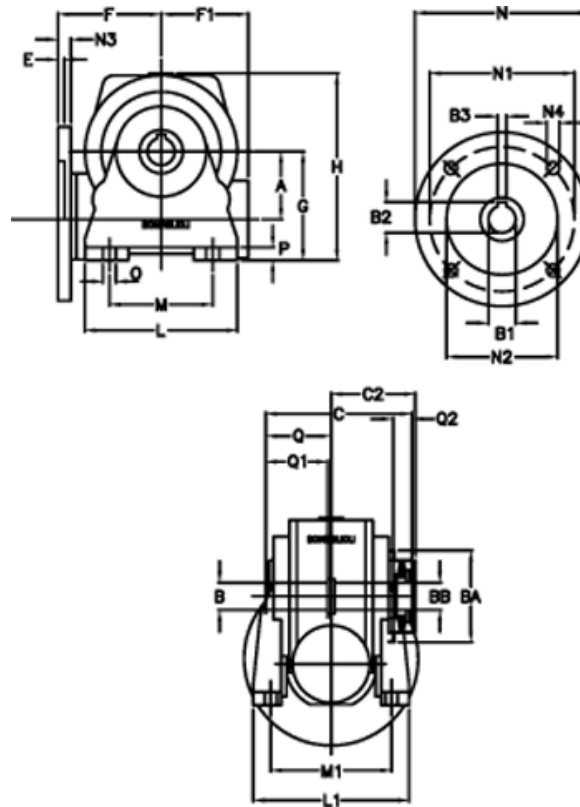

# Data Sheet

Article number: 390204403512216

Description: Worm Gear with Torque Limiter  
VF 44-L1-N-35-P63B5

## Measures

a = 44.60	C2 = 48	L1 = 98	O = 8.5
B = 18	Description = VF 44N-xx-63B5	m = 52	P = 10
B1 E7 = 11	E = 2.0	M1 = 81.0	Q = 32.0
B2 = 12.8	F = 65	N = 140	Q1 = 32
B3 H9 = 4	F1 = 54	N1 = 115	Q2 = 12
BA = 40	g = 72	N2 = 95	
BB H7 = 11	H = 124.5	N3 = 10.5	
C = 79	L = 90	N4 = 9,5	